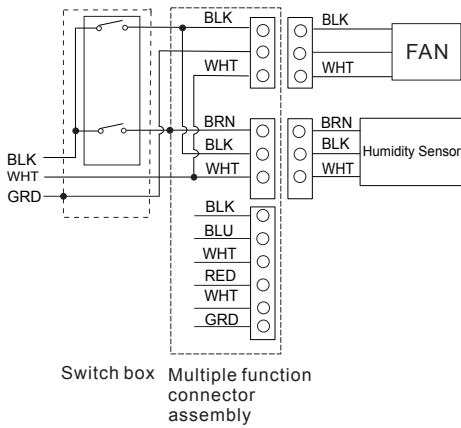

CONNECT WIRING DIAGRAM

1. For fan with light and night light

5. For fan with light, night light and humidity sensor

2. For fan with humidity sensor

6. For fan with light, night light and speed controller

3. For fan with night light (LED) and motion sensor