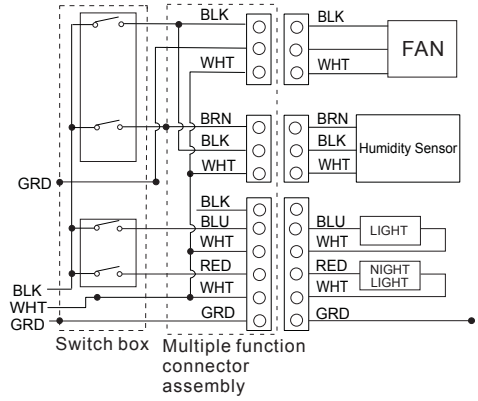

CONNECT WIRING DIAGRAM

1. For fan with light and night light

5. For fan with light, night light and humidity sensor

2. For fan with humidity sensor

6. For fan with light, night light and speed controller

3. For fan with night light (LED) and motion sensor

7. For fan with humidity sensor and motion sensor

4. For fan with speed controller

8. For fan with speed controller and motion sensor