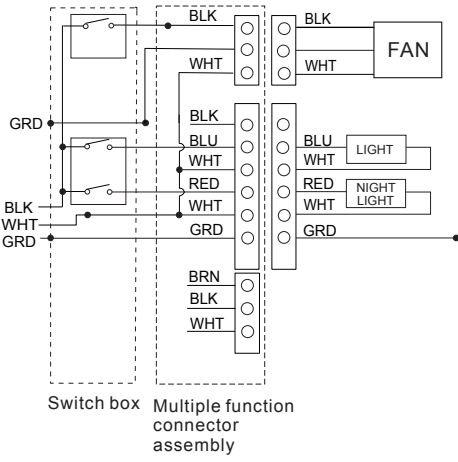

CONNECT WIRING DIAGRAM

1. For fan with light and night light

5. For fan with light, night light and humidity sensor

2. For fan with humidity sensor

6. For fan with light, night light and speed controller

3. For fan with night light (LED) and motion sensor

7. For fan with humidity sensor and motion sensor

4. For fan with speed controller

8. For fan with speed controller and motion sensor