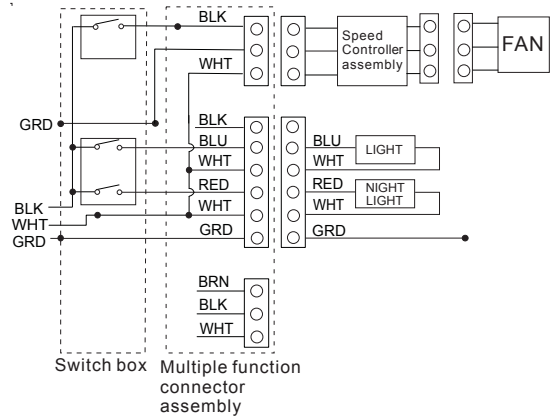

CONNECT WIRING DIAGRAM

1. For fan with light and night light

5. For fan with light, night light and humidity sensor

2. For fan with humidity sensor

6. For fan with light, night light and speed controller

3. For fan with night light (LED) and motion sensor

7. For fan with humidity sensor and motion sensor

4. For fan with speed controller

8. For fan with speed controller and motion sensor