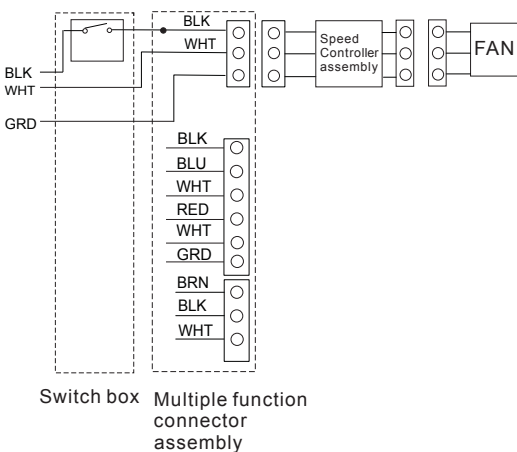

CONNECT WIRING DIAGRAM

1. For fan with light and night light

5. For fan with light, night light and humidity sensor

2. For fan with humidity sensor

6. For fan with light, night light and speed controller

3. For fan with night light (LED) and motion sensor

7. For fan with humidity sensor and motion sensor

4. For fan with speed controller

8. For fan with speed controller and motion sensor